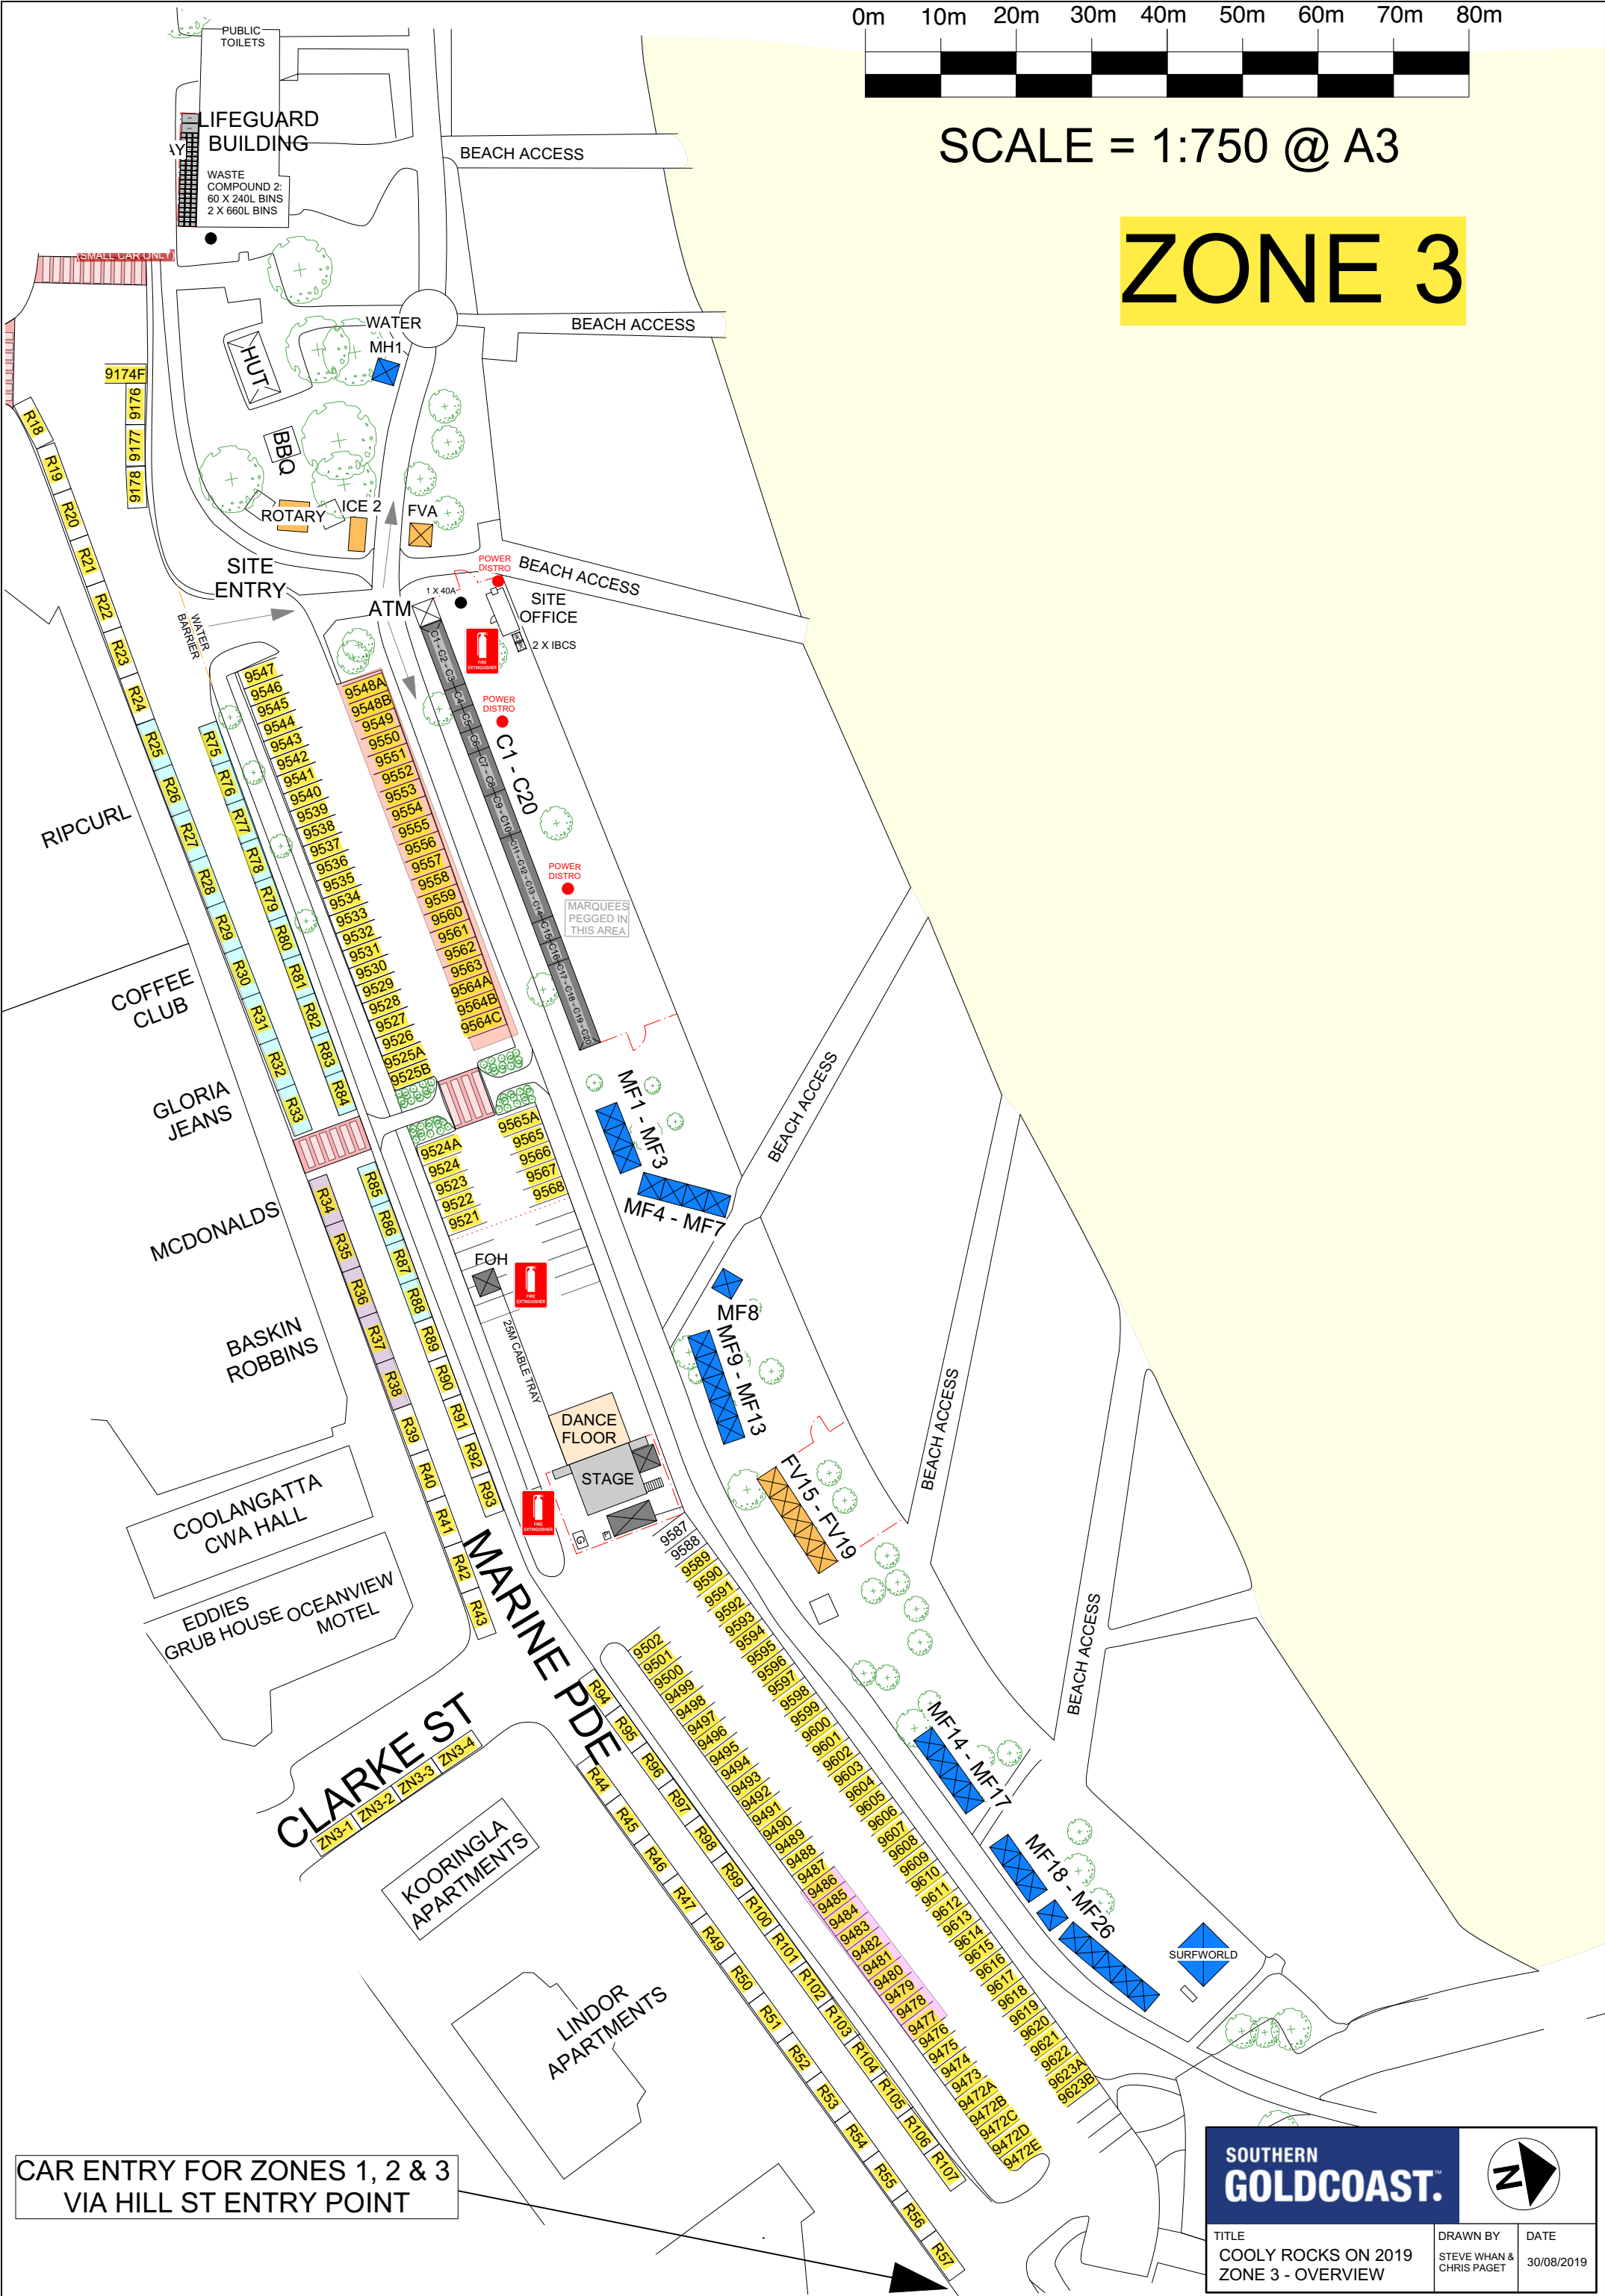

0m 10m 20m 30m 40m 50m 60m 70m 80m

SCALE = 1:750 @ A3

# ZONE 3

CAR ENTRY FOR ZONES 1, 2 & 3  
VIA HILL ST ENTRY POINT

SOUTHERN  
**GOLDCOAST.**

TITLE  
COOLY ROCKS ON 2019  
ZONE 3 - OVERVIEW

DRAWN BY  
STEVE WHAN &  
CHRIS PAGET

DATE  
30/08/2019